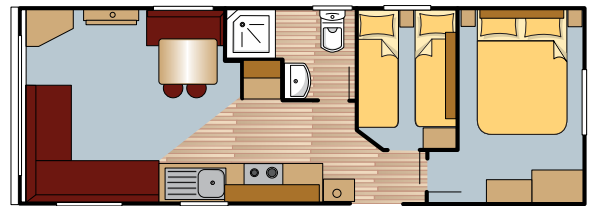

Options

- Central heating
- Electric Panel Heaters
- Electric fire
- Pre galvanised chassis
- Fusion chassis galvanized 10 year warranty
- Environmental green exterior
- Exterior light
- Net Curtains throughout
- Metal action fold out bed to lounge seating
- Cooker hood vented to outside
- Integrated cooker with glass lid
- Fridge
- Shower extractor fan
- Fire extinguisher
- Fire blanket

28 x 10 2 Bed