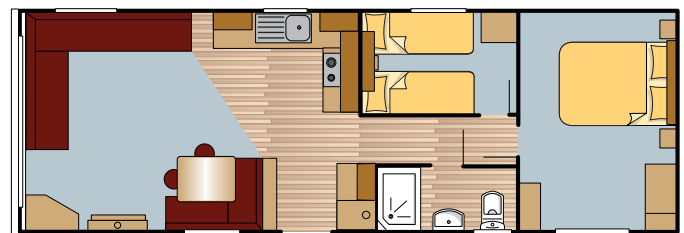

Standard

- uPVC double glazed
- Painted chassis with reversible tow-bar facility
- Plain aluminium exterior
- Pan tiled roof
- Domestic style gutters
- External Pipe Lagging
- Gas fire
- Vaulted ceilings throughout
- Comfortable seating
- Luxury shower
- Integrated cooker no glass lid
- Shower with thermostatic mixer
- Dual flush WC
- Smoke alarm (10 year battery)
- Carbon monoxide detectors (7 year battery)

Options

- Central heating
- Electric Panel Heaters
- Electric fire
- Pre galvanised chassis
- Fusion chassis galvanized 10 year warranty
- Environmental green exterior
- Exterior light
- Net Curtains throughout
- Metal action fold out bed to lounge seating
- Cooker hood vented to outside
- Integrated cooker with glass lid
- Fridge
- Shower extractor fan
- Fire extinguisher
- Fire blanket

35 x 12 2 Bed

Unit 3, Wyke Works, Hedon Road,
Hull, East Yorkshire, HU9 5NL
Tel: 01482 226682
Fax: 01482 900022
www.europacaravans.com
info@europacaravans.com

All props such as televisions, DVDs, crockery etc. are purely for display purposes only and not included.

A family business caring about customer satisfaction