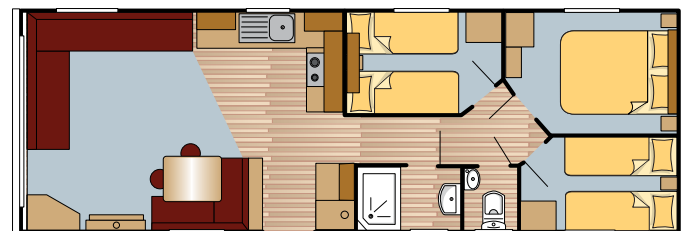

35 x 12 3 Bed

Unit 3, Wyke Works, Hedon Road,
Hull, East Yorkshire, HU9 5NL
Tel: 01482 226682
Fax: 01482 900022
www.europacaravans.com
info@europacaravans.com

All props such as televisions, DVDs, crockery etc. are purely for display purposes only and not included.