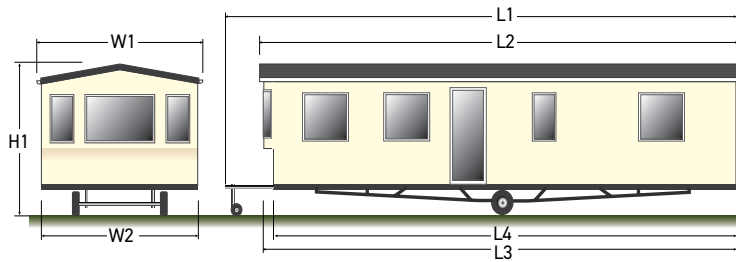

Dimensions

- L1 Overall length including detachable towbar
- L2 Overall length excluding detachable towbar
- L3 Body length including bay
- L4 Body length at floor level
- W1 Overall width including gutters and down pipes
- W2 Width at floor level
- H1 Overall height