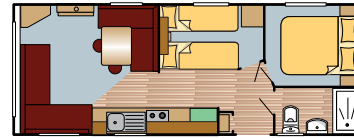

All Rosewood photography is of the 35 x 12 2 bed unless otherwise stated. Other models may vary in layout and features. The model shown in this brochure has the following extras: central heating, exterior light and 70/30/ fridge freezer. Please also note that the scatters if ordered would be in the curtain material.

# Rosewood

24x10 2 Bed

26x10 2 Bed

28x10 2 Bed

28x12 2 Bed

32x12 2 Bed

35x12 2 Bed

35x12 3 Bed