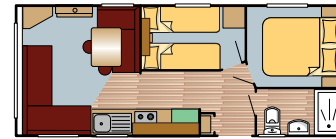

24x10 2 Bed

Fridge space only ■

Standard Features

- Painted chassis
- Pan tiled roof
- Plain aluminium exterior
- White uPVC double glazed
- Domestic style gutters
- Gas fire
- Vaulted ceilings throughout
- Integrated cooker
- Shower with thermostatic mixer
- Dual flush WC
- Extractor fan
- USB socket in lounge and bedrooms
- Smoke alarm & carbon monoxide detectors
- Cooker hood vented to outside

Options

- Pre galvanised chassis
- Chassis fully galvanized 10 year warranty
- Environmental green exterior
- Window colour option (see page 44)
- Exterior light
- Central heating
- Electric plinth Heaters
- 50mm fibreglass wall insulation
- 50mm fibreglass roof insulation
- Net curtains throughout
- Metal action fold out bed to lounge seating
- Scatter cushions in curtain fabric
- Integrated microwave
- Freestanding fridge with ice box
- Integrated fridge freezer (1225mm)
- Integrated fridge freezer (full size)
- Integrated cooker with LED clock / minute minder
- Integrated 450mm wide dishwasher
- Deluxe mattress upgrade
- Gazunder bunk beds

Please see our matrix at the back of the brochure for a comprehensive list of options