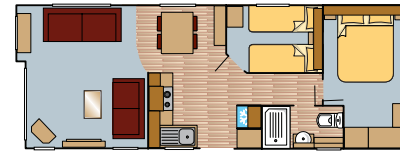

Willow

Standard

Outlook door option

All Willow photography is of the 38 x 12 2 bed model unless otherwise stated. Other models may vary in layout and features. The model shown in this brochure has the following extras: outlook doors.

“ The Willow is a superb holiday home with many stylish features and obvious appeal. ”

Outlook door option

Willow

3 bed model

3 bed model

32x12 2 Bed

36x12 2 Bed

36x12 3 Bed

38x12 2 Bed

38x12 2 Bed Wheelchair Friendly

38x12 3 Bed

Standard Features

- Painted chassis
- Pan tiled roof
- uPVC cladded exterior
- Domestic style gutters
- Exterior light
- Antique uPVC double glazed
- Central heating
- 50mm fibreglass wall insulation
- 50mm fibreglass roof insulation
- Electric fire
- Vaulted ceilings throughout
- Dividing door to hallway (Excluding 32x12 2 bed)
- Net curtains throughout
- Free standing dining table & chairs
- Metal action fold out bed to lounge seating
- Scatter cushions in fabric to match curtains
- Cooker hood vented to outside
- Integrated microwave
- Integrated fridge freezer (full size, excluding 32x12 2 bed)
- Integrated cooker with LED clock / minute minder
- Shower with thermostatic mixer
- Dual flush WC
- Extractor fan
- Lift up storage bed to main bedroom
- Padded headboards
- USB socket in lounge and bedrooms
- Smoke alarm & carbon monoxide detectors