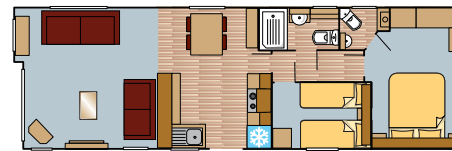

Willow

Standard

Outlook door option

All Willow photography is of the 38 x 12 2 bed model unless otherwise stated. Other models may vary in layout and features. The model shown in this brochure has the following extras: outlook doors.

“ The Willow is a superb holiday home with many stylish features and obvious appeal. ”

Outlook door option

Willow

3 bed model

3 bed model

32x12 2 Bed

36x12 2 Bed

36x12 3 Bed

38x12 2 Bed

38x12 2 Bed Wheelchair Friendly

38x12 3 Bed

Standard Features

- Painted chassis
- Pan tiled roof
- uPVC cladded exterior
- Domestic style gutters
- Exterior light
- Antique uPVC double glazed
- Central heating
- 50mm fibreglass wall insulation
- 50mm fibreglass roof insulation
- Electric fire
- Vaulted ceilings throughout
- Dividing door to hallway (Excluding 32x12 2 bed)
- Net curtains throughout
- Free standing dining table & chairs
- Metal action fold out bed to lounge seating
- Scatter cushions in fabric to match curtains
- Cooker hood vented to outside
- Integrated microwave
- Integrated fridge freezer (full size, excluding 32x12 2 bed)
- Integrated cooker with LED clock / minute minder
- Shower with thermostatic mixer
- Dual flush WC
- Extractor fan
- Lift up storage bed to main bedroom
- Padded headboards
- USB socket in lounge and bedrooms
- Smoke alarm & carbon monoxide detectors