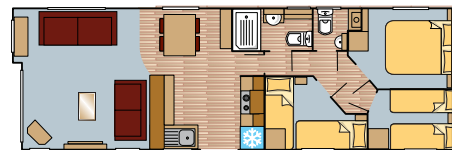

Willow

Standard

Outlook door option

All Willow photography is of the 38 x 12 2 bed model unless otherwise stated. Other models may vary in layout and features. The model shown in this brochure has the following extras: outlook doors.

“ The Willow is a superb holiday home with many stylish features and obvious appeal. ”

Outlook door option

Willow

3 bed model

3 bed model

32x12 2 Bed

36x12 2 Bed

36x12 3 Bed

38x12 2 Bed

38x12 2 Bed Wheelchair Friendly

38x12 3 Bed

Standard Features

- Painted chassis
- Pan tiled roof
- uPVC cladded exterior
- Domestic style gutters
- Exterior light
- Antique uPVC double glazed
- Central heating
- 50mm fibreglass wall insulation
- 50mm fibreglass roof insulation
- Electric fire
- Vaulted ceilings throughout
- Dividing door to hallway (Excluding 32x12 2 bed)
- Net curtains throughout
- Free standing dining table & chairs
- Metal action fold out bed to lounge seating
- Scatter cushions in fabric to match curtains
- Cooker hood vented to outside
- Integrated microwave
- Integrated fridge freezer (full size, excluding 32x12 2 bed)
- Integrated cooker with LED clock / minute minder
- Shower with thermostatic mixer
- Dual flush WC
- Extractor fan
- Lift up storage bed to main bedroom
- Padded headboards
- USB socket in lounge and bedrooms
- Smoke alarm & carbon monoxide detectors