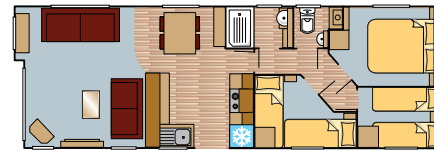

Willow

Standard

Outlook door option

All Willow photography is of the 38 x 12 2 bed model unless otherwise stated. Other models may vary in layout and features. The model shown in this brochure has the following extras: outlook doors.

“ The Willow is a superb holiday home with many stylish features and obvious appeal. ”

Outlook door option

Willow

3 bed model

3 bed model

32x12 2 Bed

36x12 2 Bed

36x12 3 Bed

38x12 2 Bed

38x12 2 Bed Wheelchair Friendly

38x12 3 Bed

Standard Features

- Painted chassis
- Pan tiled roof
- uPVC cladded exterior
- Domestic style gutters
- Exterior light
- Antique uPVC double glazed
- Central heating
- 50mm fibreglass wall insulation
- 50mm fibreglass roof insulation
- Electric fire
- Vaulted ceilings throughout
- Dividing door to hallway (Excluding 32x12 2 bed)
- Net curtains throughout
- Free standing dining table & chairs
- Metal action fold out bed to lounge seating
- Scatter cushions in fabric to match curtains
- Cooker hood vented to outside
- Integrated microwave
- Integrated fridge freezer (full size, excluding 32x12 2 bed)
- Integrated cooker with LED clock / minute minder
- Shower with thermostatic mixer
- Dual flush WC
- Extractor fan
- Lift up storage bed to main bedroom
- Padded headboards
- USB socket in lounge and bedrooms
- Smoke alarm & carbon monoxide detectors

Please see our matrix at the back of the brochure for a comprehensive list of options

Dimensions

- L1 Overall length including detachable towbar
- L2 Overall length excluding detachable towbar
- L3 Body length including bay
- L4 Body length at floor level
- W1 Overall width including gutters and down pipes
- W2 Width at floor level
- H1 Overall height