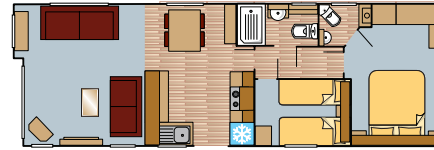

Willow

Standard

Outlook door option

All Willow photography is of the 38 x 12 2 bed model unless otherwise stated. Other models may vary in layout and features. The model shown in this brochure has the following extras: outlook doors.

“ The Willow is a superb holiday home with many stylish features and obvious appeal. ”

Outlook door option

Willow

3 bed model

3 bed model

32x12 2 Bed

36x12 2 Bed

36x12 3 Bed

38x12 2 Bed

38x12 2 Bed Wheelchair Friendly

38x12 3 Bed

Standard Features

- Painted chassis
- Pan tiled roof
- uPVC cladded exterior
- Domestic style gutters
- Exterior light
- Antique uPVC double glazed
- Central heating
- 50mm fibreglass wall insulation
- 50mm fibreglass roof insulation
- Electric fire
- Vaulted ceilings throughout
- Dividing door to hallway (Excluding 32x12 2 bed)
- Net curtains throughout
- Free standing dining table & chairs
- Metal action fold out bed to lounge seating
- Scatter cushions in fabric to match curtains
- Cooker hood vented to outside
- Integrated microwave
- Integrated fridge freezer (full size, excluding 32x12 2 bed)
- Integrated cooker with LED clock / minute minder
- Shower with thermostatic mixer
- Dual flush WC
- Extractor fan
- Lift up storage bed to main bedroom
- Padded headboards
- USB socket in lounge and bedrooms
- Smoke alarm & carbon monoxide detectors

Please see our matrix at the back of the brochure for a comprehensive list of options

Dimensions

- L1 Overall length including detachable towbar
- L2 Overall length excluding detachable towbar
- L3 Body length including bay
- L4 Body length at floor level
- W1 Overall width including gutters and down pipes
- W2 Width at floor level
- H1 Overall height