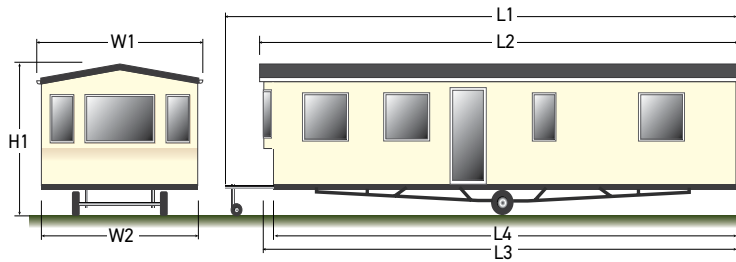

Willow

Standard

Outlook door option

All Willow photography is of the 38 x 12 2 bed model unless otherwise stated. Other models may vary in layout and features. The model shown in this brochure has the following extras: outlook doors.

“ The Willow is a superb holiday home with many stylish features and obvious appeal. ”

Outlook door option

Willow

3 bed model

3 bed model

32x12 2 Bed

36x12 2 Bed

36x12 3 Bed

38x12 2 Bed

38x12 2 Bed Wheelchair Friendly

38x12 3 Bed

Standard Features

- Painted chassis
- Pan tiled roof
- uPVC cladded exterior
- Domestic style gutters
- Exterior light
- Antique uPVC double glazed
- Central heating
- 50mm fibreglass wall insulation
- 50mm fibreglass roof insulation
- Electric fire
- Vaulted ceilings throughout
- Dividing door to hallway (Excluding 32x12 2 bed)
- Net curtains throughout
- Free standing dining table & chairs
- Metal action fold out bed to lounge seating
- Scatter cushions in fabric to match curtains
- Cooker hood vented to outside
- Integrated microwave
- Integrated fridge freezer (full size, excluding 32x12 2 bed)
- Integrated cooker with LED clock / minute minder
- Shower with thermostatic mixer
- Dual flush WC
- Extractor fan
- Lift up storage bed to main bedroom
- Padded headboards
- USB socket in lounge and bedrooms
- Smoke alarm & carbon monoxide detectors

Please see our matrix at the back of the brochure for a comprehensive list of options

Dimensions

- L1 Overall length including detachable towbar
- L2 Overall length excluding detachable towbar
- L3 Body length including bay
- L4 Body length at floor level
- W1 Overall width including gutters and down pipes
- W2 Width at floor level
- H1 Overall height